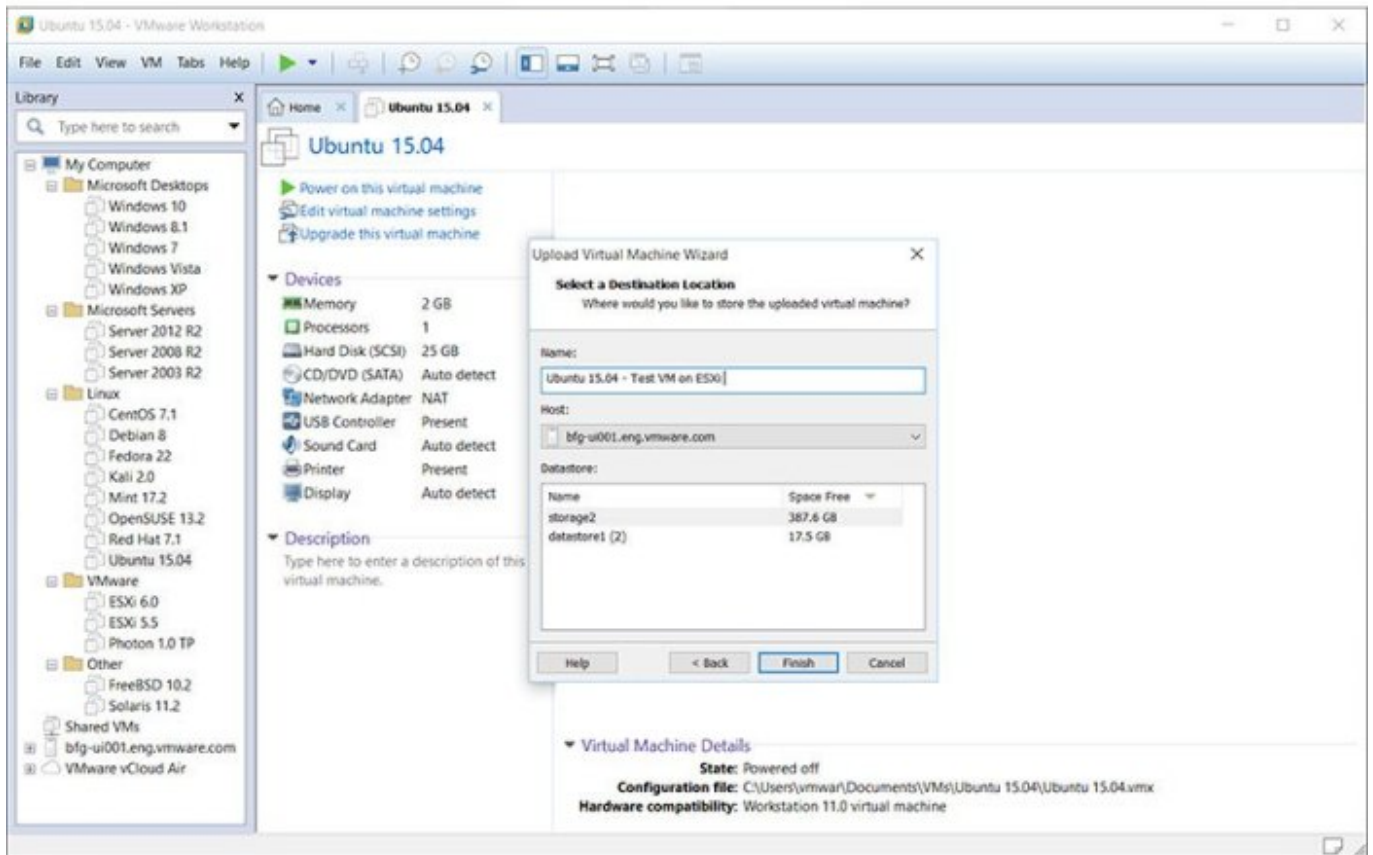

[Wow Classic Highest Dmg Spell](#)

magic workstation meditech

[Download Apps On Macbook Pro](#)

Copy the pictures to magic workstation pics directory You can d/l the pictures here or find another place to get them, where you get them really doesn't matter.. If you d/l the pics from a zip, make sure all the pictures are unzipped to their respective directory, 7th edition cards in 7E and so forth. [Стандартные Сервисные Программы Поддержки Операционного Окружения](#)

magic workstation download

[Identity Finder Pro 3 4 10 5 H33t T00 Hotspot Shield](#)

Yes, it's slightly involved but well worth it The reason each peice has to be obtained from separate places has to do with the copyright laws, etc.. exe (installs the card database) 3 Unzip Theme~ zip into the magic workstation themes directory 4.. We have many downloads related to Magic Workstation crack which are hosted on Run mtg_gamepack.. Run MagicWorkstation exe in the magic workstation directory a Click on the 'Tools' menu, then click 'Preferences' (or hit F10).. Scroll down to select a theme (recommend Malhavoc's Post 8th ^^) On the left again, click 'Image View' f.. A great many older expansions are still not playable on Magic Online) Mstieler, your pictures should be in their own directories within the Pics directory. 6e4e936fe3