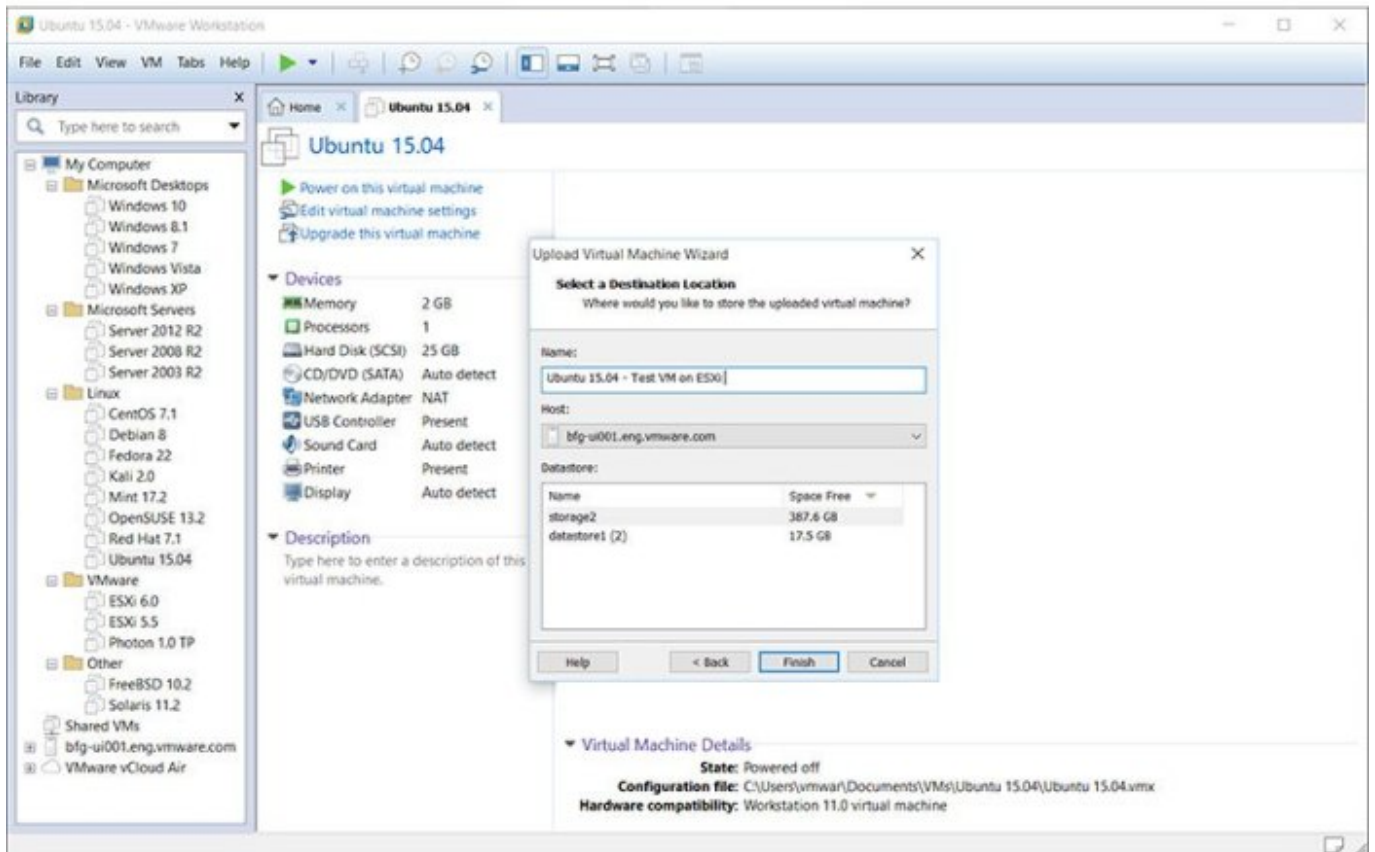

[Magic Workstation Download Free Full](#)